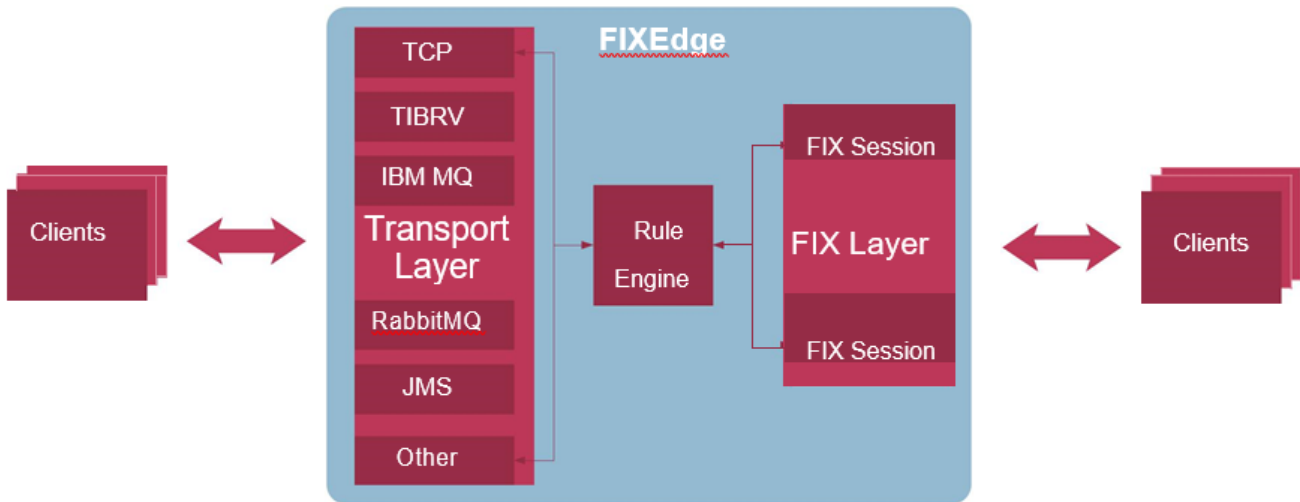

# FIXEdge Transport Adaptors

- TCP Adaptor
- HTTPs Adaptor
- TIB RV Adaptor
- IBM MQ Series Adaptor
- RabbitMQ Adaptor
- JMS Adaptor
- Java (Universal) Adaptor

- IBM MQ Series Adaptor Configuration
  - FIX to MQ Solution troubleshooting
- JMS Transport Adapter configuration
- Splitter Adaptor
- SMTP Adaptor
- TIBCO Rendezvous Transport Adaptor
- SFS Transport Adaptor Integration Guide
- SFS Transport Adaptor Programming Guide
- SXS Transport Adaptor Integration Guide
- SXS Transport Adaptor Programming Guide
- RMQ Transport Adaptor Installation Guide
- Universal Transport Adaptor Configuration
- REST Acceptor Transport Adaptor
- REST Initiator Transport Adaptor