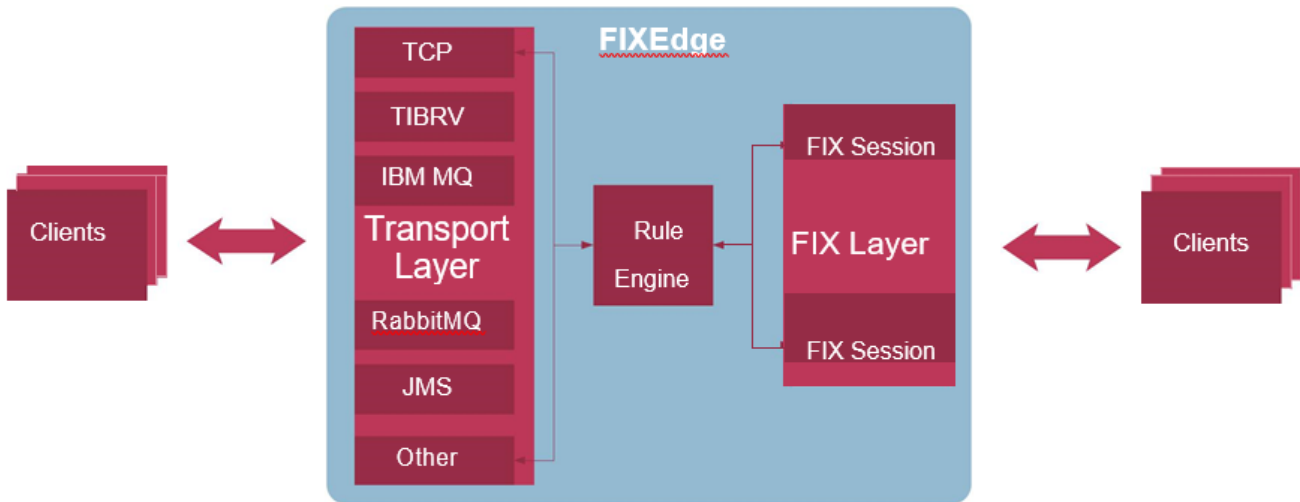

FIXEdge Transport Adaptors

- TCP Adaptor
- HTTPs Adaptor
- TIB RV Adaptor
- IBM MQ Series Adaptor
- RabbitMQ Adaptor
- JMS Adaptor
- Java (Universal) Adaptor

- IBM MQ Series Adaptor Configuration
 - FIX to MQ Solution troubleshooting
- JMS Transport Adapter configuration
- Splitter Adaptor
- SMTP Adaptor
- TIBCO Rendezvous Transport Adaptor
- SFS Transport Adaptor Integration Guide
- SFS Transport Adaptor Programming Guide
- SXS Transport Adaptor Integration Guide
- SXS Transport Adaptor Programming Guide
- RMQ Transport Adaptor Installation Guide
- Universal Transport Adaptor Configuration
- REST Acceptor Transport Adaptor
- REST Initiator Transport Adaptor