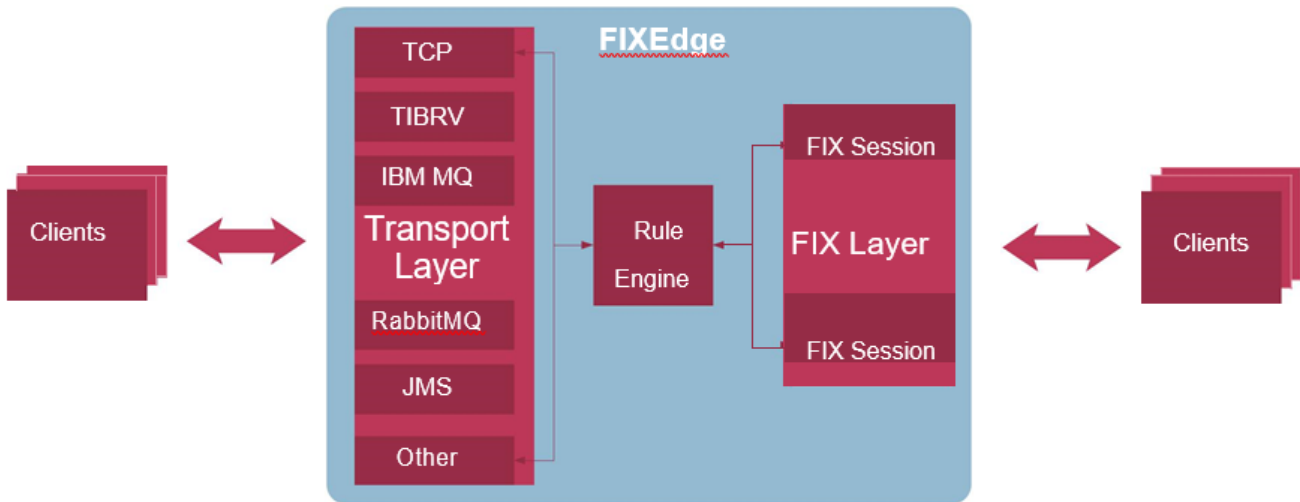

FIXEdge Transport Adaptors

- TCP Adaptor
- HTTPs Adaptor
- TIB RV Adaptor
- IBM MQ Series Adaptor
- RabbitMQ Adaptor
- JMS Adaptor
- Java (Universal) Adaptor

- IBM MQ Series Adaptor Configuration
 - [FIX to MQ Solution troubleshooting](#)
- [JMS Transport Adapter configuration](#)
- [Splitter Adaptor](#)
- [SMTP Adaptor](#)
- [TIBCO Rendezvous Transport Adaptor](#)
- [SFS Transport Adaptor Integration Guide](#)
- [SFS Transport Adaptor Programming Guide](#)
- [SXS Transport Adaptor Integration Guide](#)
- [SXS Transport Adaptor Programming Guide](#)
- [RMQ Transport Adaptor Installation Guide](#)
- [Universal Transport Adaptor Configuration](#)
- [REST Acceptor Transport Adaptor](#)
- [REST Initiator Transport Adaptor](#)