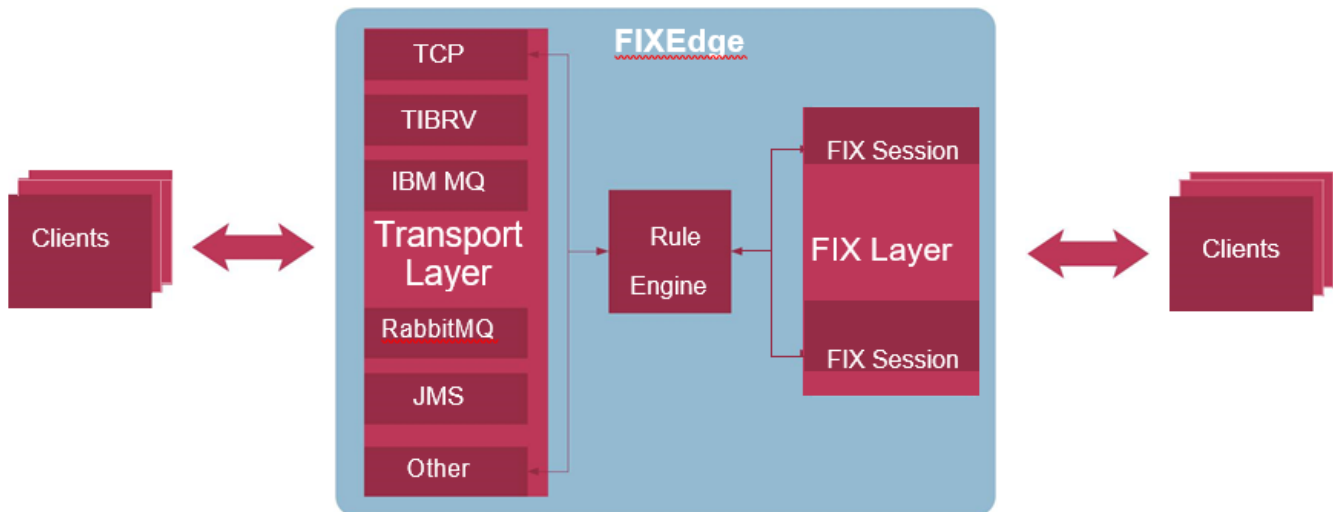

# FIXEdge Transport Adaptors

- TCP Adaptor
- HTTPs Adaptor
- TIB RV Adaptor
- IBM MQ Series Adaptor

- RabbitMQ Adaptor
- JMS Adaptor
- Java (Universal) Adaptor

- IBM MQ Series Adaptor Configuration
- JMS Transport Adapter configuration
- Splitter Adaptor
- SMTP Adaptor
- TIBCO Rendezvous Transport Adaptor
- SFS Transport Adaptor Integration Guide
- SFS Transport Adaptor Programming Guide
- SXS Transport Adaptor Integration Guide
- SXS Transport Adaptor Programming Guide
- RMQ Transport Adaptor Installation Guide
- Universal Transport Adaptor Configuration
- REST Acceptor Transport Adaptor